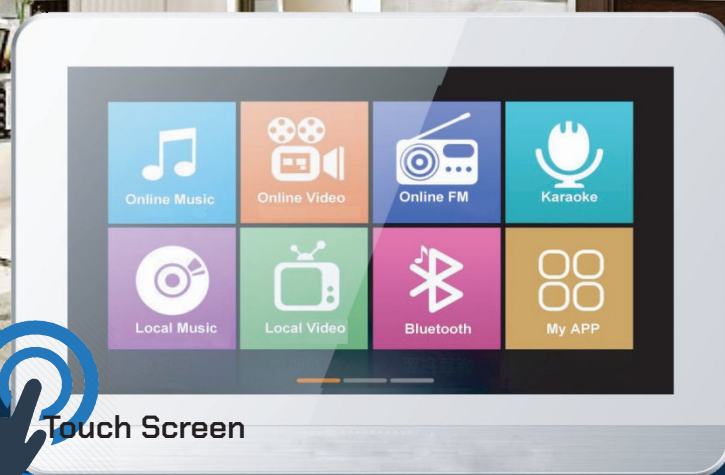

(A7)

7" Touch Screen

In-Wall Amplifier With Bluetooth/USB/FM Features:

- Cortex*1.2G 4-core CPU,
- 7 inch touch screen
- 1024*600 High resolution display
- Android 4.4 system
- APK software support phone, Ipad
- Support DLNA, Airplay, 0play etc
- Support bluetooth remote control
- With Timing switch function
- Support HDMI output, 1080P
- Support doorbell trigger function
- Support audio input and audio output
- Support TF card and 2.0 USB interface
- Support Infrared remote control

Specifications: A7

Model	A7
Description	Touch Screen In Wall Amplifier with Bluetooth/USB/FM
Power supply	AC110-250V
Output impedance	4-8 Ohm
Frequency response	20Hz-20KHz
AUX	1
Cable network port	Support
Bluetooth function	Support
CPU	4-core * 1.2G
Tough screen	7 inch
System memory	1GB
Dimension for mounting	175*110*60mm
Output power	4*25W
T.H.D	0.03%
SNR	98dB
Audio output	1
HD video output	1
WIFI	Support
WIFI Audio	Support
Operating system	Android 4.4
Resolving power	1024*600
Memory	8G

Specifications: Ceiling

- 2-way ceiling speaker
- 1) Impedance 8 ohm
- 2) Power rated: 40W
- 3) Frequency response: 45Hz-22kHz
- 4) Sensitivity: 90 dB
- 5) woofer size 6", silk dome tweeter speaker size 1"

1 SET :A7 1 device
Ceiling Speaker 2 device