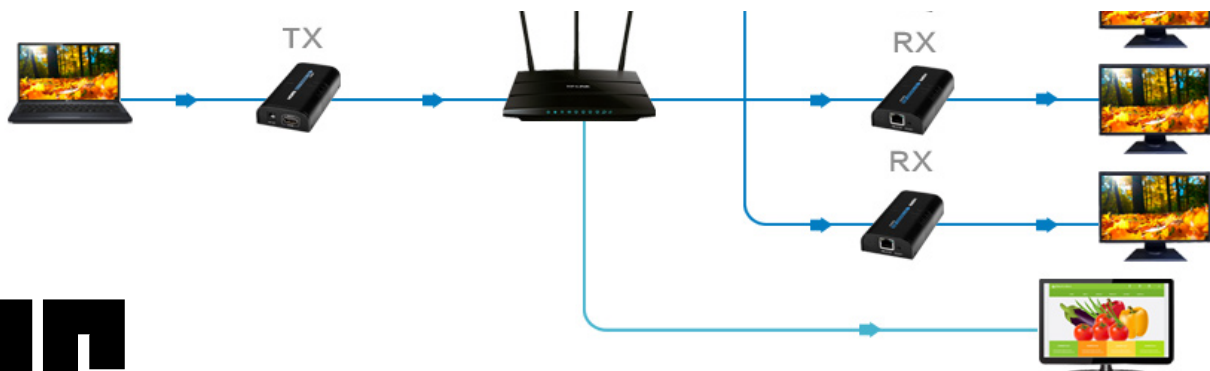

HDMI Extender over CAT5/5e/6

TSV-373A V3.0

TSV-373A takes the advantages of the latest transmission technology to extend your HDMI video with the resolution up to 1080P@60Hz up to 120m/394ft over single network cable.

Features:

1. Transmit HDMI signal over network cable
2. Extend HDMI signal over a single CAT6 up to 120m
3. Up to 1920x1080 resolutions
4. Better compatibility with HDMI source devices, display devices and network cables
5. Compatible with existing internet
6. Support 7x24 hours of continuous work
7. Functional as extender & splitter
8. Support various kinds of video signal input