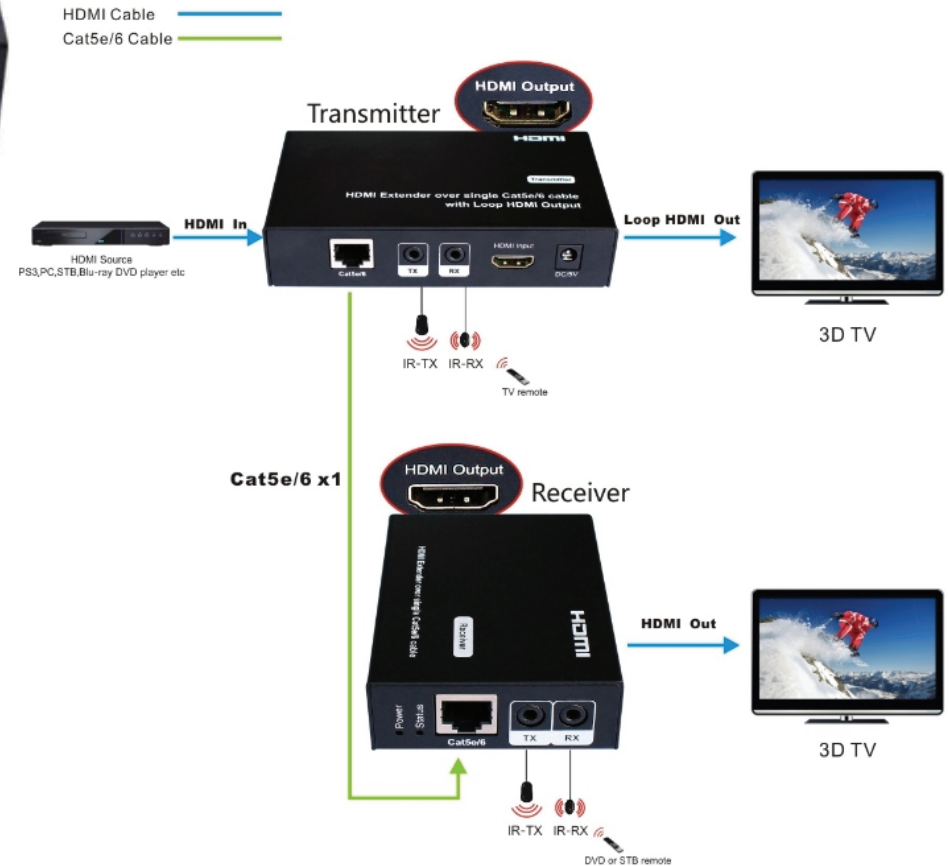

Wiring Diagram

※ With Bi-Direction wideband IR (38~56 kHz)